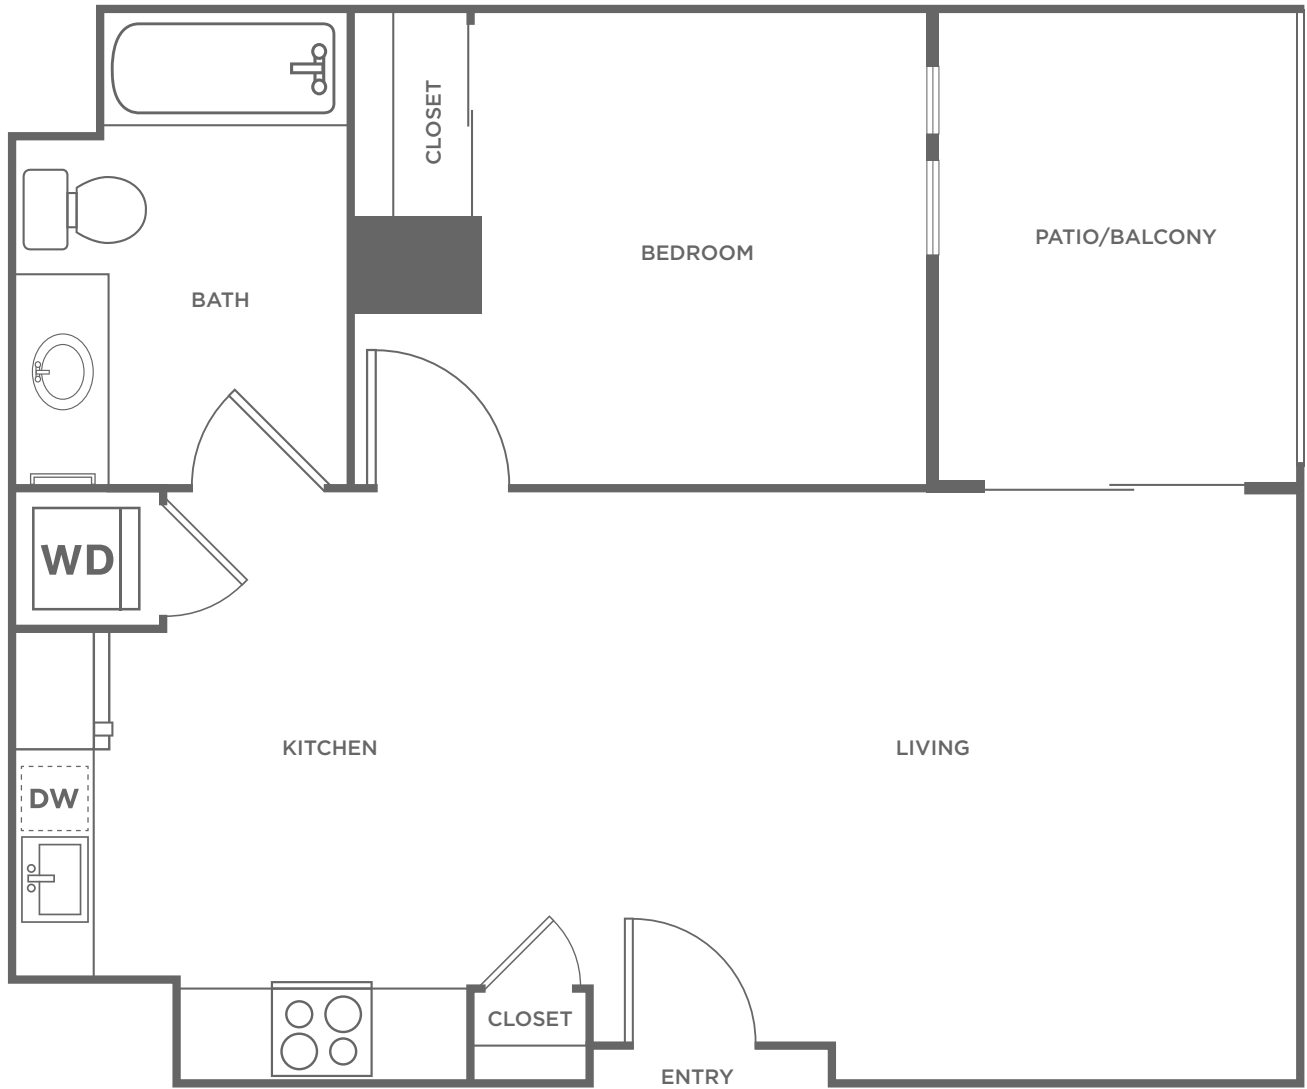

1C

1 BED / 1 BATH / 665 SQ. FT.

1600 15TH ST. | SAN FRANCISCO, CA 94103

415-234-7153 | Vara@greystar.com | Vara-SF.com

*Floorplans are artist's rendering. All dimensions are approximate. Actual product and specifications may vary in dimension or detail.
Not all features are available in every apartment. Prices and availability are subject to change. Please see a representative for details.*