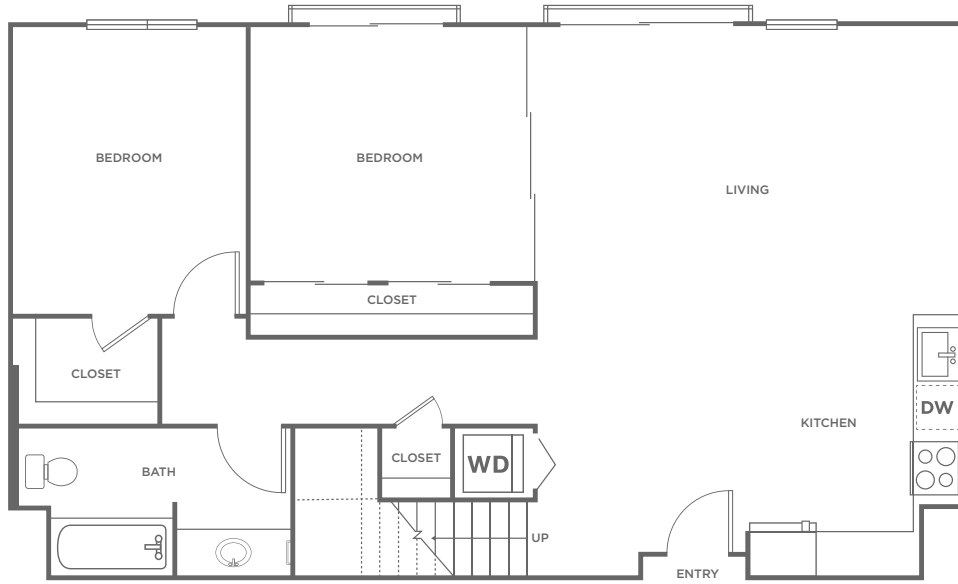

3G

3 BED / 2 BATH / 1538 SQ. FT.

1600 15TH ST. | SAN FRANCISCO, CA 94103

415-234-7153 | [Vara@greystar.com](mailto:Vara@greystar.com) | [Vara-SF.com](http://Vara-SF.com)

*Floorplans are artist's rendering. All dimensions are approximate. Actual product and specifications may vary in dimension or detail. Not all features are available in every apartment. Prices and availability are subject to change. Please see a representative for details.*