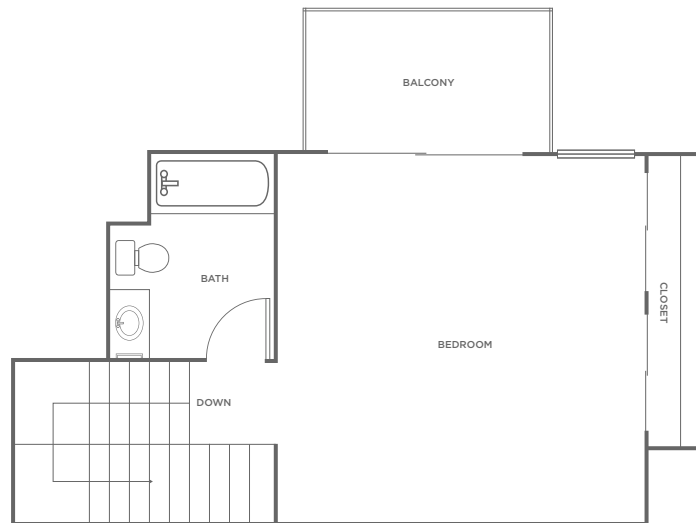

3G

3 BED / 2 BATH / 1538 SQ. FT.

1600 15TH ST. | SAN FRANCISCO, CA 94103

415-234-7153 | [Vara@greystar.com](mailto:Vara@greystar.com) | [Vara-SF.com](http://Vara-SF.com)

*Floorplans are artist's rendering. All dimensions are approximate. Actual product and specifications may vary in dimension or detail. Not all features are available in every apartment. Prices and availability are subject to change. Please see a representative for details.*